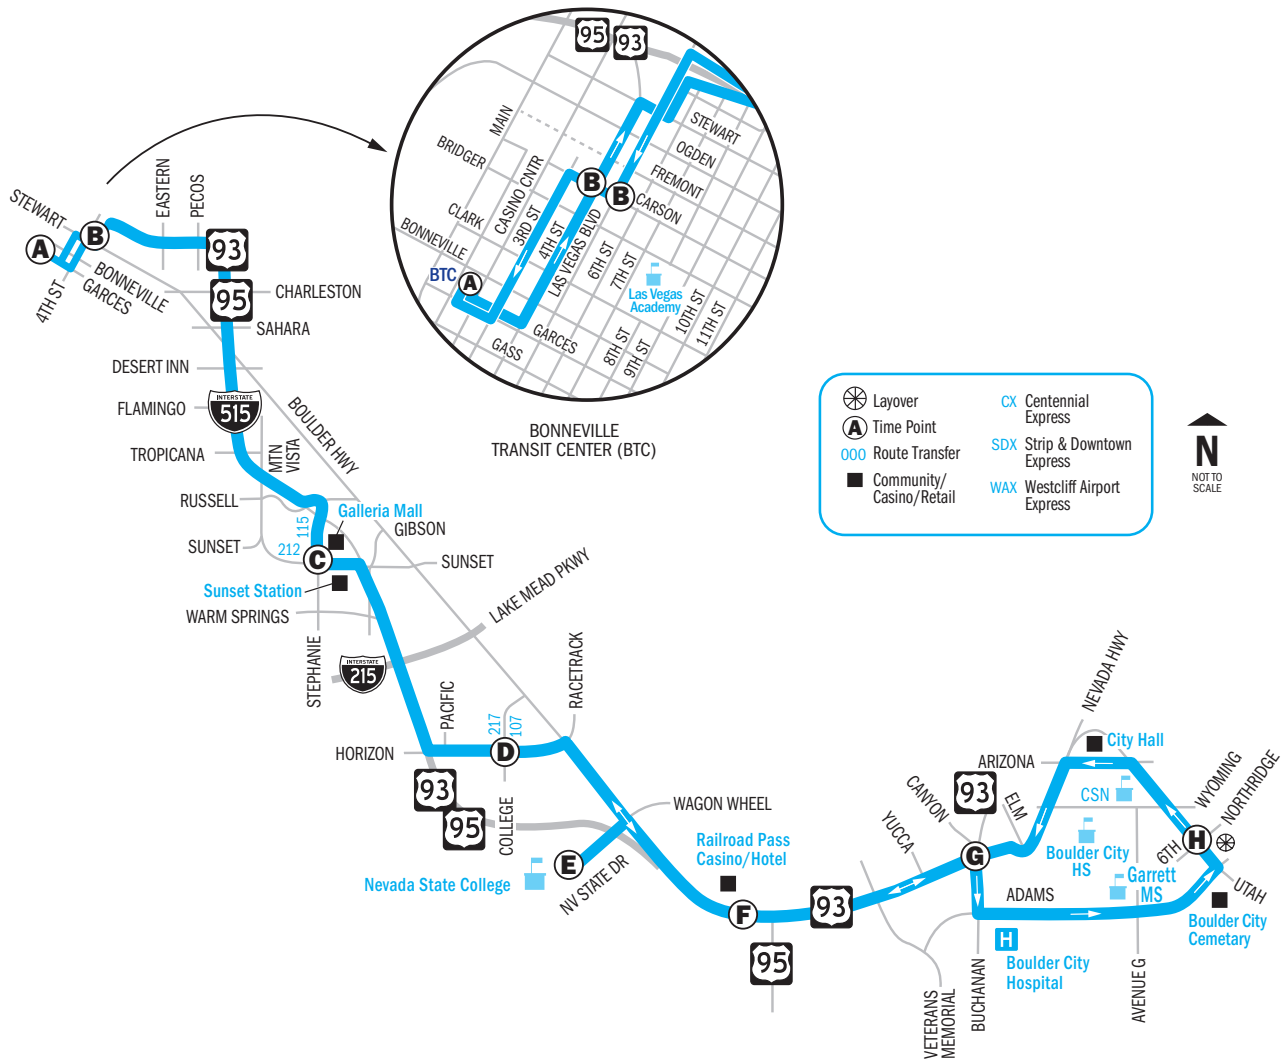

402 Northwestbound Everyday

(H)	(G)	(F)	(E)	(D)	(C)	(B)	(A)
UTAH / NORTHRIDGE (Del Prado Park)	NEVADA HWY / ELM	RAILROAD PASS	NEVADA STATE COLLEGE	HORIZON / COLLEGE	GALLERIA MALL (On Stephanie)	CARSON / LAS VEGAS BLVD	BONNEVILLE TRANSIT CENTER (BTC)
5:37	5:42	5:50	5:56	6:06	6:21	6:39	6:43
6:35	6:40	6:49	6:55	7:05	7:20	7:39	7:43
7:25	7:30	7:39	7:45	7:55	8:10	8:29	8:33
8:18	8:23	8:32	8:38	8:48	9:03	9:22	9:26
9:10	9:16	9:25	9:31	9:42	9:58	10:17	10:21
10:05	10:11	10:20	10:26	10:37	10:52	11:11	11:15
10:55	11:01	11:10	11:16	11:27	11:42	12:01	12:05
11:50	11:56	12:05	12:11	12:22	12:37	12:56	1:00
12:45	12:51	1:00	1:06	1:17	1:32	1:51	1:55
1:40	1:46	1:55	2:01	2:12	2:27	2:46	2:50
2:35	2:41	2:50	2:56	3:07	3:22	3:41	3:45
3:30	3:36	3:45	3:51	4:03	4:18	4:39	4:43
4:25	4:31	4:40	4:46	4:58	5:13	5:34	5:38
5:25	5:31	5:40	5:46	5:58	6:13	6:32	6:36
6:25	6:31	6:40	6:46	6:58	7:13	7:32	7:36
7:25	7:30	7:39	7:45	7:55	8:10	8:28	8:32
8:20	8:25	8:34	8:40	8:50	9:05	9:23	9:27
9:20	9:25	9:34	9:40	9:50	10:05	10:23	10:27

The stop and layover for the trips below is located on College Drive, north of Horizon, at the same layover location as Route 107. During all other trips the stops are located on Horizon Drive east and west of the College Drive intersection.

Everyday | Henderson Connector/Boulder City 402

NOTE: Between Bonnevillle Transit Center and Horizon/Pacific, Route 402 will only stop at the following locations:

SOUTHEASTBOUND

- BONNEVILLE TRANSIT CENTER (BTC)
- 4TH / LEWIS
- 4TH / CARSON
- GALLERIA MALL
- SUNSET STATION
- SUNSET / MARKS ST

NORTHWESTBOUND

- SUNSET / MARKS ST
- SUNSET STATION
- GALLERIA MALL
- CARSON / LAS VEGAS BLVD
- 3RD / LEWIS
- BONNEVILLE TRANSIT CENTER (BTC)

402